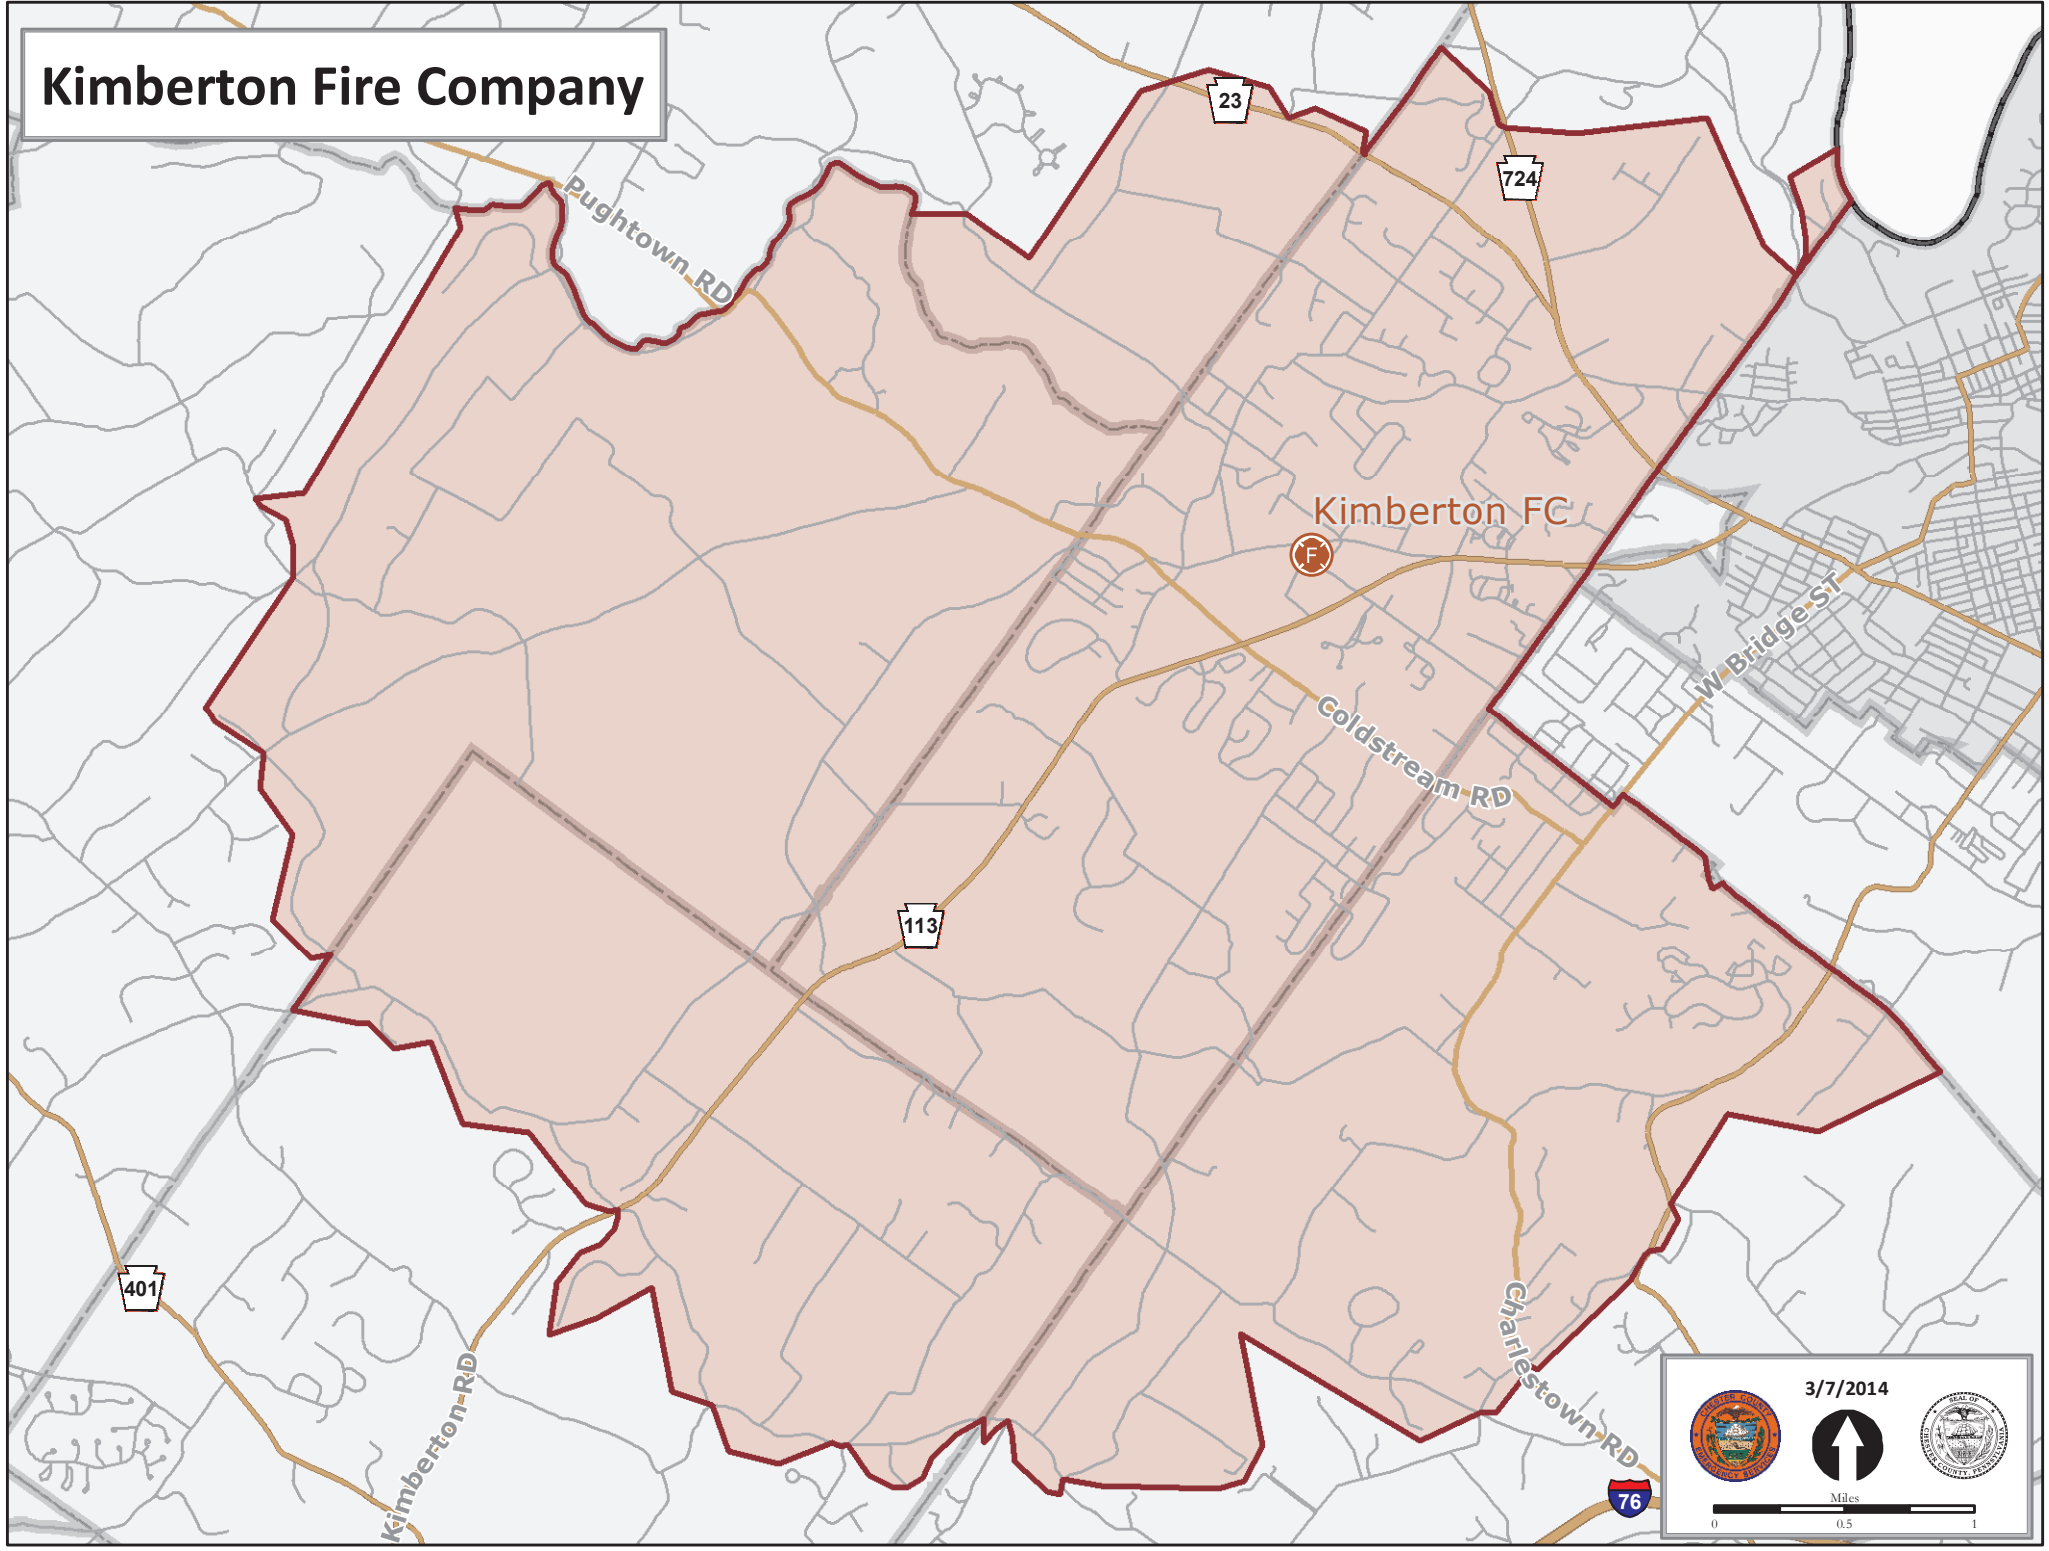

# Kimberton Fire Company

3/7/2014

Miles

0 0.5 1

A scale bar and an upward-pointing arrow are also present in this block.